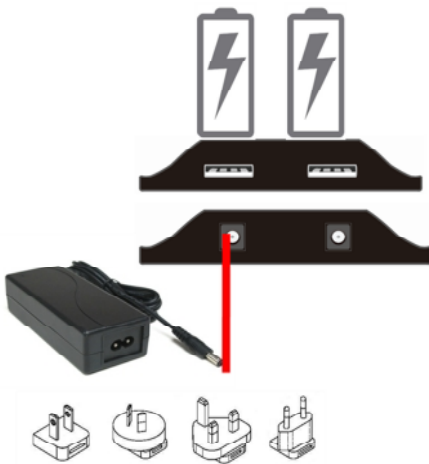

### Product Description

- ◆ Small Design space saving
- ◆ Silicon Material smooth touch
- ◆ Dual USB Charging port for fast charge
- ◆ Dimension 115 x 65 x 21mm
- ◆ Complete installation Kit included

## DNet Solution Convenience USB Charging For Hotel Guestroom

Available in 3 models

Model TC200/TC300

Model TC400

Products	Description	Part Number	Model 200	Model 300	Model 400
	Turtle Charger	Turtle A	1	1	2
	3M Adhesive Label	3M Tape	1	1	2
	Power Adapter 4A output	P-Adapt 4A	1		
	Power Adapter 6A output	P-Adapt 6A		1	1
	DC to DC Connecting cable for Turtle Charger	DC-Cable 1M			1
	Cable Clip Adhesive	C-Clip			1