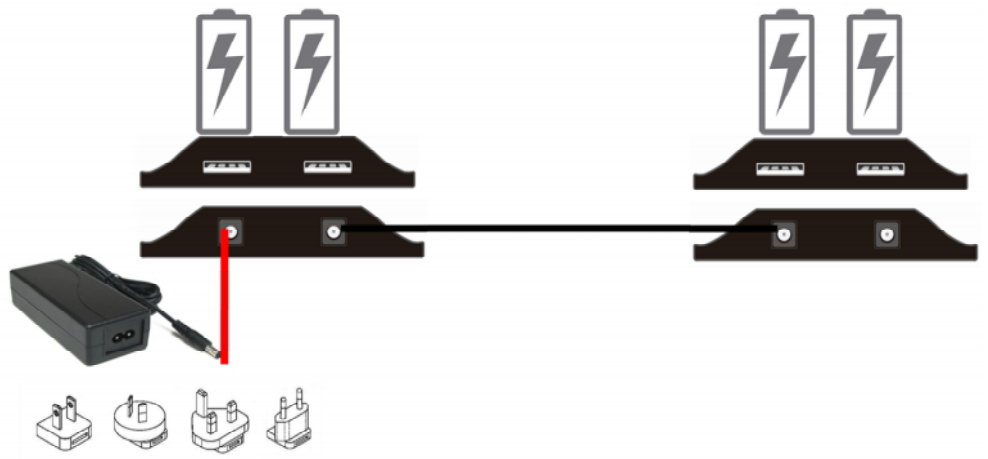

### Product Description

- ◆ Small Design space saving
- ◆ Silicon Material smooth touch
- ◆ Dual USB Charging port for fast charge
- ◆ Dimension 115 x 65 x 21mm
- ◆ Complete installation Kit included

## DNet Solution Convenience USB Charging For Hotel Guestroom

Available in 3 models

Model TC200/TC300

Model TC400

Products	Description	Part Number	Model 200	Model 300	Model 400
	Turtle Charger	Turtle A	1	1	2
	3M Adhesive Label	3M Tape	1	1	2
	Power Adapter 4A output	P-Adapt 4A	1		
	Power Adapter 6A output	P-Adapt 6A		1	1
	DC to DC Connecting cable for Turtle Charger	DC-Cable 1M			1
	Cable Clip Adhesive	C-Clip			1