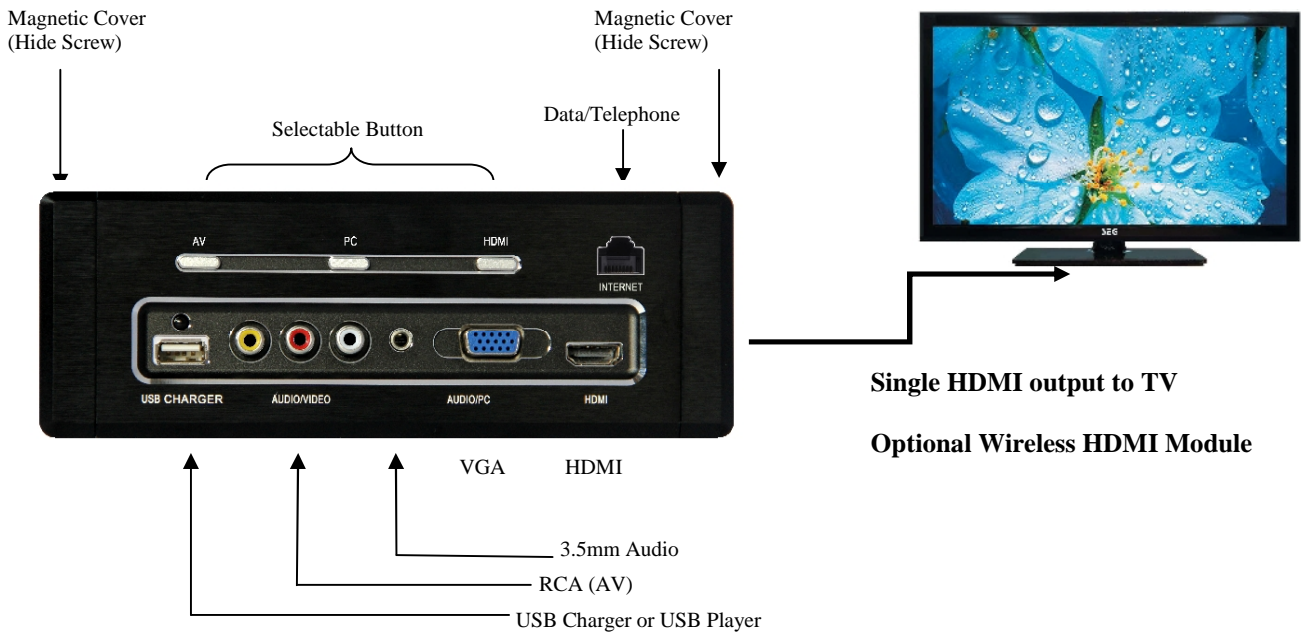

Model : DN-MHE0302S
Black Color
(Can be customized)

SuperMedia® AV Multimedia Panel For Hotel Guestroom

Product Description

- ◆ The DNet Solution SuperMedia AV Multimedia panel provide complete client access of portable devices and seamless auto connectivity. Elegant panel with customized Aluminum Alloy material select at your custom choice of color.
- ◆ Equipped with Desk mounting kit bracket, customized connectivity function.
- ◆ Single HDMI or Wireless HDMI connection to your HDTV, with Smart Auto-Sense Signal input, support the latest HDMI 1.4 and backward compatible, and latest CEC for almost any HDTV
- ◆ Green power consumption, standby mode < 0.05W, Operating mode < 1.5W, almost heatless in your working guest room.

- ◆ USB Charger support 5V/2.1A, for almost all tablet devices.
- ◆ Single HDMI cable between panel and HDTV
- ◆ 1080P up-scaled VGA port and 3.5mm Audio port.
- ◆ External Power Adapter included
- ◆ RCA or RGB AV input with high quality upscale output
- ◆ RJ45 CAT 6 Internet Ready Connection

Features and Benefits

Single HDMI Cable connection to the TV Set, avoid messy cabling, front panel allow multiple connection at the same time, equipped with the Smart Auto Sense Input features, any signal input will activate the TV channel to the right input source, and when unplug signal will return to its original channel. High Density upscale to any video signal sources to receive best picture at all time. Onboard jumper switch for different HDMI ports selection and choice of 720 or 1080 display devices. Low power consumption to save energy.

Inputs :

- ◆ RCA/RGB AV interface: video to HDMI conversion with precision cinema HD upscale and image filter processing for quality improvement. Optional audio independent channel play.
- ◆ HDMI interface : HDMI1.4 version, HD upscale
- ◆ USB interface : USB Charger with 5V/2.1A or Player
- ◆ VGA with 1080P up-scale and 3.5mm Audio port
- ◆ RJ 45 socket : Ethernet LAN CAT 6 wiring connection port