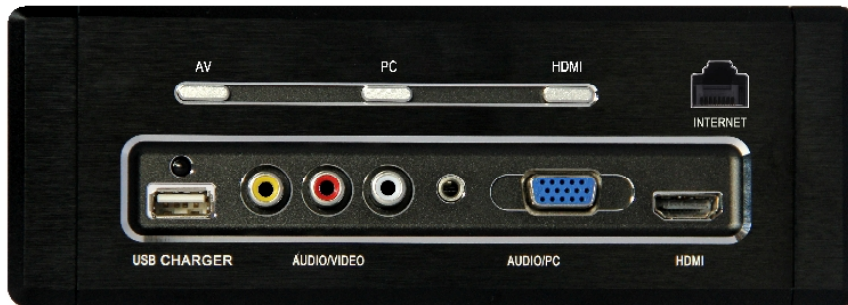

Model : DN-MHE0302S
Black Color
(Can be customized)

SuperMedia® AV Multimedia Panel For Hotel Guestroom

Product Description

- ◆ The DNet Solution SuperMedia AV Multimedia panel provide complete client access of portable devices and seamless auto connectivity. Elegant panel with customized Aluminum Alloy material select at your custom choice of color.
- ◆ Equipped with Desk mounting kit bracket, customized connectivity function.
- ◆ Single HDMI or Wireless HDMI connection to your HDTV, with Smart Auto-Sense Signal input, support the latest HDMI 1.4 and backward compatible, and latest CEC for almost any HDTV
- ◆ Green power consumption, standby mode < 0.05W, Operating mode < 1.5W, almost heatless in your working guest room.

- ◆ USB Charger support 5V/2.1A, for almost all tablet devices.
- ◆ Single HDMI cable between panel and HDTV
- ◆ 1080P up-scaled VGA port and 3.5mm Audio port.
- ◆ External Power Adapter included
- ◆ RCA or RGB AV input with high quality upscale output
- ◆ RJ45 CAT 6 Internet Ready Connection

Inputs :

- ◆ RCA/RGB AV interface: video to HDMI conversion with precision cinema HD upscale and image filter processing for quality improvement. Optional audio independent channel play.
- ◆ HDMI interface : HDMI1.4 version, HD upscale
- ◆ USB interface : USB Charger with 5V/2.1A or Player
- ◆ VGA with 1080P up-scale and 3.5mm Audio port
- ◆ RJ 45 socket : Ethernet LAN CAT 6 wiring connection port

Outputs :

- ◆ Single HDMI output to HD TV :1080P supporting 3D

Controls :

- ◆ HDMI CEC compatible control
- ◆ Smart Autosense signal source selection
- ◆ Three panel press buttons—PC, AV and HDMI

Model : DN-MHE0302