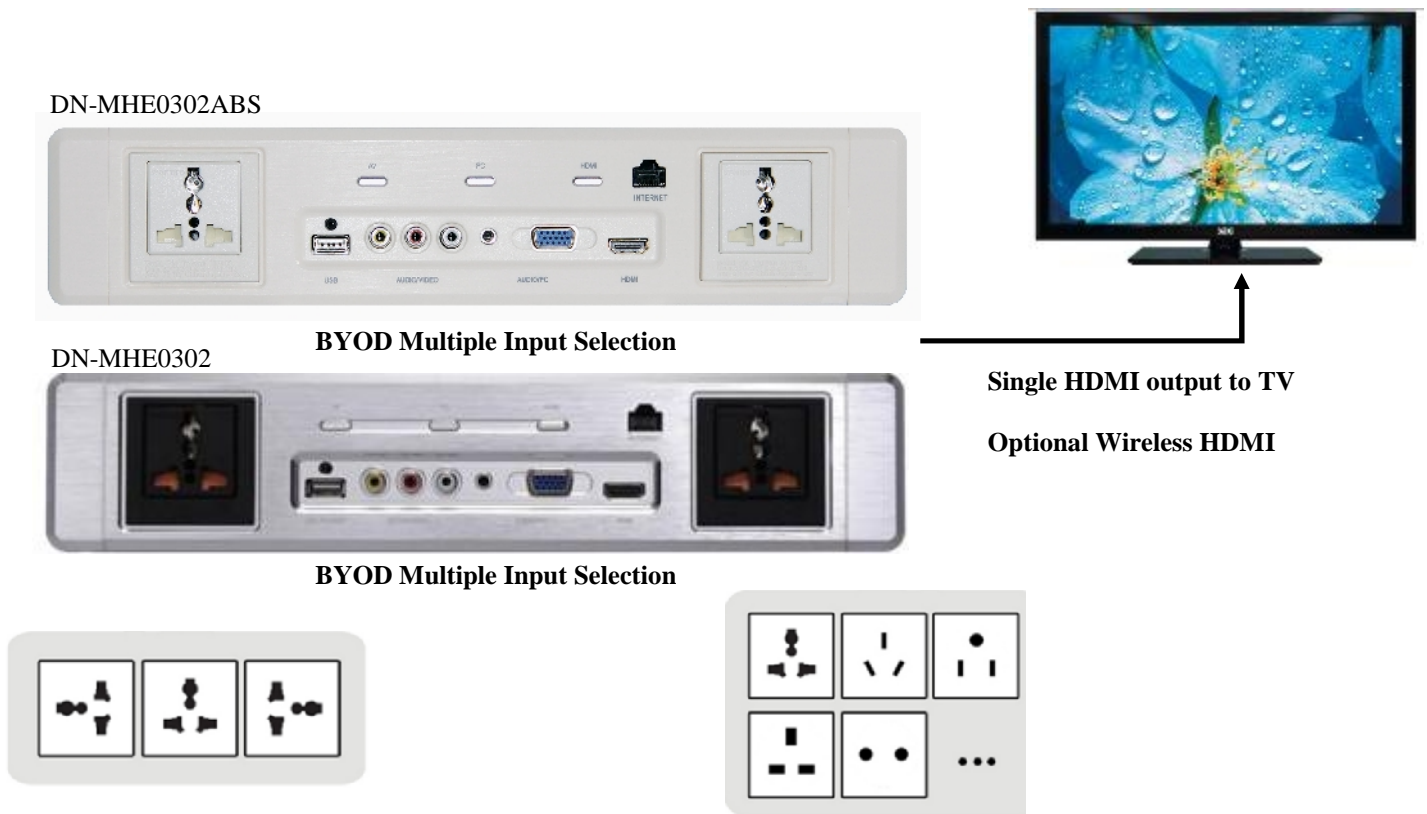

## Product Description

- ◆ The DNet Solution SuperMedia AV Multimedia panel provide complete client access of portable devices and seamless auto connectivity. Elegant panel with customized Aluminum Alloy material select at your custom choice of color.
- ◆ Equipped with Wall, Desk or Standalone mounting kit, customized connectivity function.
- ◆ Single HDMI or Wireless HDMI connection to your HDTV, with Smart Auto-Sense Signal input, support the latest HDMI 1.4 and backward compatible, and latest CEC for almost any HDTV
- ◆ Green power consumption, standby mode < 0.05W, Operating mode < 1.5W, almost heatless in your working guest room.

- ◆ USB Charger support 5V/2.1A, for almost all tablet devices.
- ◆ Single HDMI cable between panel and HDTV
- ◆ 1080P up-scaled VGA port and 3.5mm Audio port.
- ◆ Universal Power Socket support worldwide, can select any socket pin direction for friendly user connectivity
- ◆ RCA AV input with high quality upscale output
- ◆ Two years warranty

### Inputs :

- ◆ RCA AV interface: video to HDMI conversion with precision cinema HD upscale and image filter processing for quality improvement. Optional audio independent channel play.
- ◆ HDMI interface : HDMI1.4 version, HD upscale
- ◆ USB interface : USB Charger with 5V/2.1A
- ◆ VGA with 1080P up-scale and 3.5mm Audio port
- ◆ RJ 45 socket : Ethernet LAN CAT 6 wiring connection port

### Front Panel

1. Dual Universal Power Socket to supply power outlet to guest user, 110-250V
2. RCA Connection, (Composite AV input), high density up-scale to support signal out of 1080p without any pixel compression.
3. HDMI input support HDMI 1.4 standard, (3D support) and no compression
4. RJ45 CAT 6 LAN wiring connector
5. Three user selectable buttons for docking / AV and HDMI easy selection
6. USB Charger, able to support new iPad 2 (5V 2A) requirement
7. Aluminum Alloy material or ABS Plastic for any customized color design