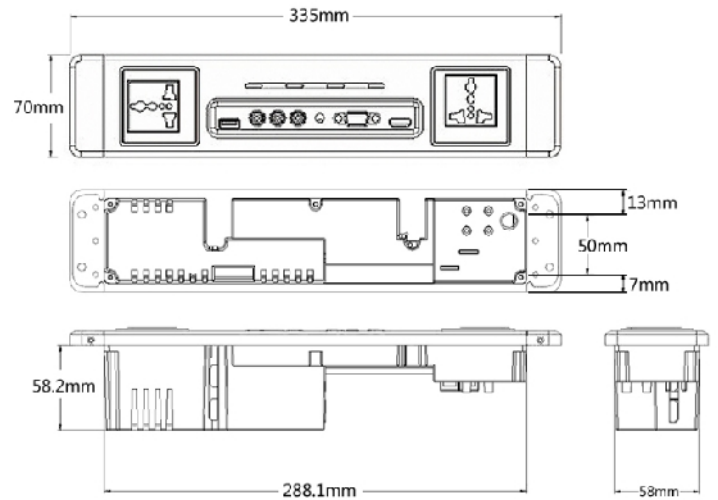

### Front Panel

1. Dual Universal Power Socket to supply power outlet to guest user, 110-250V
2. RCA Connection, (Composite AV input), high density up-scale to support signal out of 1080p without any pixel compression.
3. HDMI input support HDMI 1.4 standard, (3D support) and no compression
4. RJ45 CAT 6 LAN wiring connector
5. Three user selectable buttons for docking / AV and HDMI easy selection
6. USB Charger, able to support new iPad 2 (5V 2A) requirement
7. Aluminum Alloy material or ABS Plastic for any customized color design