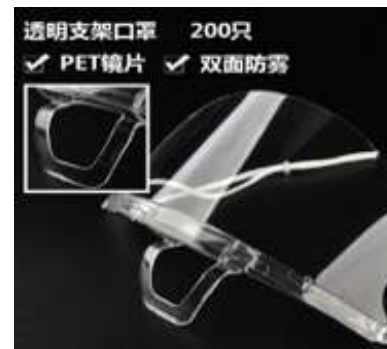

## Kitchen Mask

Model: KM1, KM2, KM3

Description:  
Transparent mask anti-saliva  
saliva restaurant special chef  
plastic anti-fog mask

Model KM-1  
White Bracket  
MOQ=400  
14.2 x 6.5 cm

Model KM-2  
Transparent Bracket  
MOQ=400  
14.2 x 6.3 cm